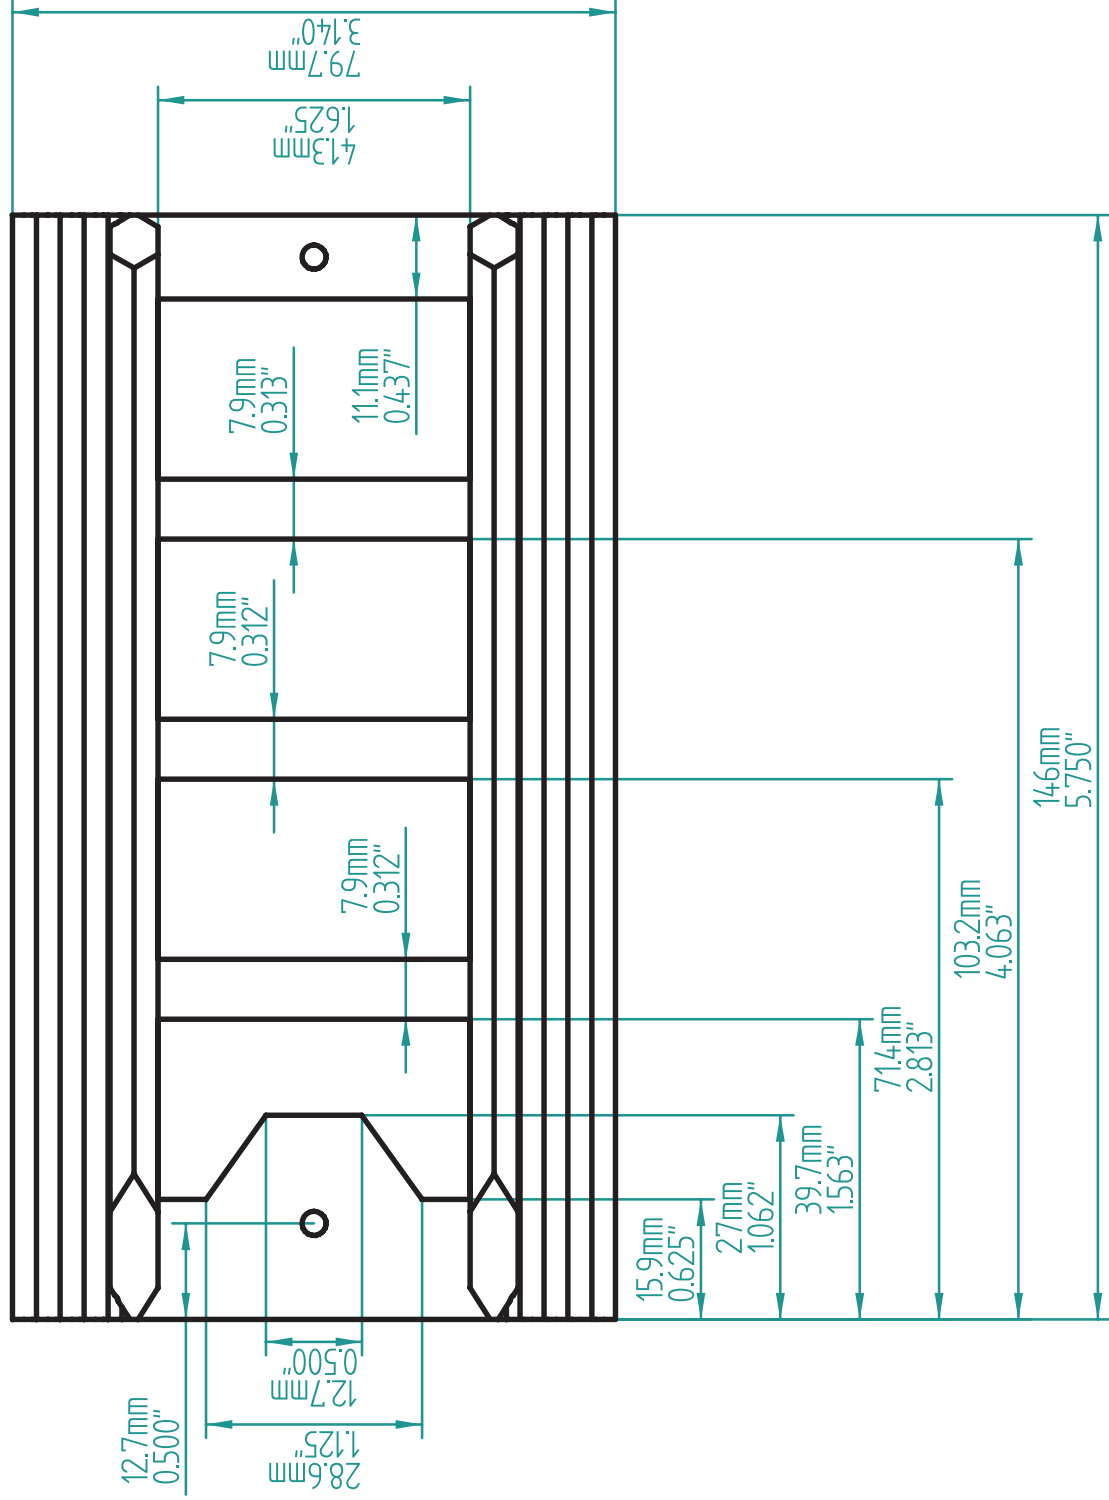

Notes:

- The three bars in the middle of the Booster Frame have a brick texture that is 4 bricks high and approx. 13-14 bricks wide.
- I recommend using Volguus' Booster Frame here (it's not as wide but the details are incredible!)