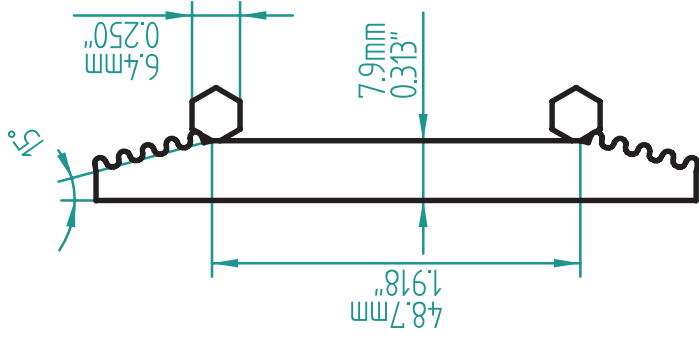

Notes:

- The three bars in the middle of the Booster Frame have a brick texture that is 4 bricks high and approx. 13-14 bricks wide.
- I recommend using Volguus' Booster Frame here (it's not as wide but the details are incredible!)